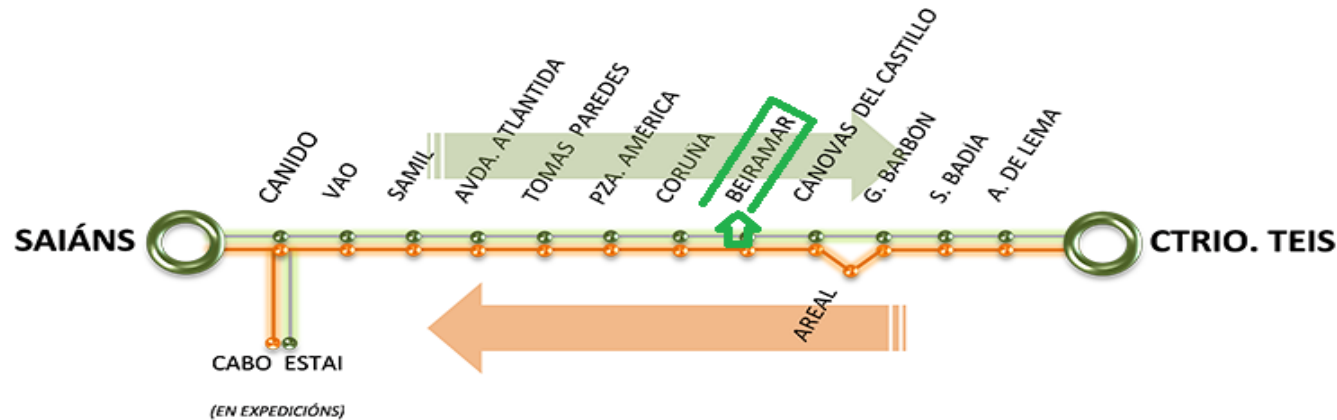

About ISCB 38: Public Transport in Vigo

TRANSPORTATION ACCESSIBLE for people with
motor disabilities

About ISCB 38: Public Transport in Vigo

- Line L10 – From Arenal (with C/Colón) to Auditorium Mar de Vigo

- Line 15B – From Arenal to Auditorium Mar de Vigo