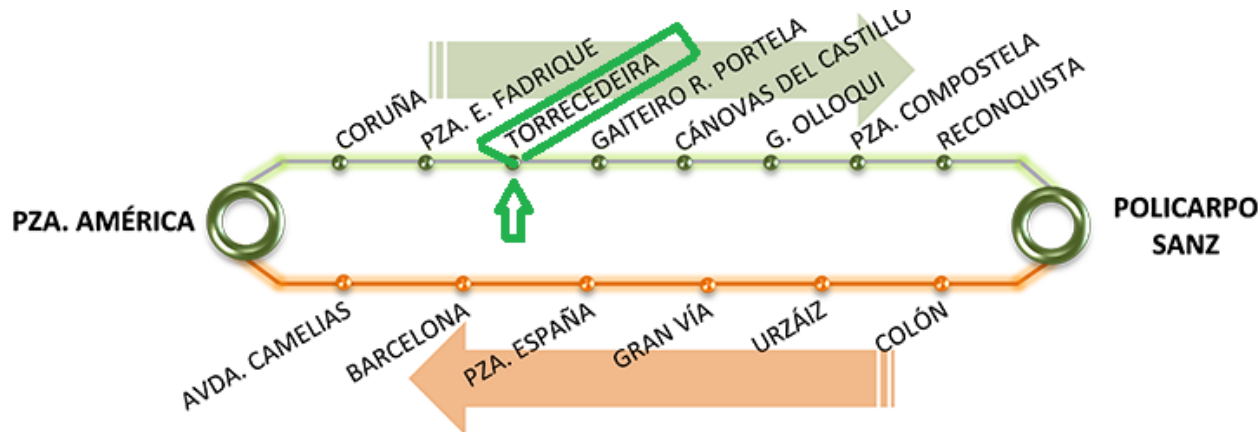

# About ISCB 38: Public Transport in Vigo

PUBLIC TRANSPORT ACCESIBLE for people with reduced mobility

- [LINE C1 - From Centre of Vigo to Mar de Vigo Auditorium](#)

# About ISCB 38: Public Transport in Vigo

- Line L10 – From Arenal (with C/Colón) to Mar de Vigo Auditorium

- Line 15B – From Arenal to Mar de Vigo Auditorium