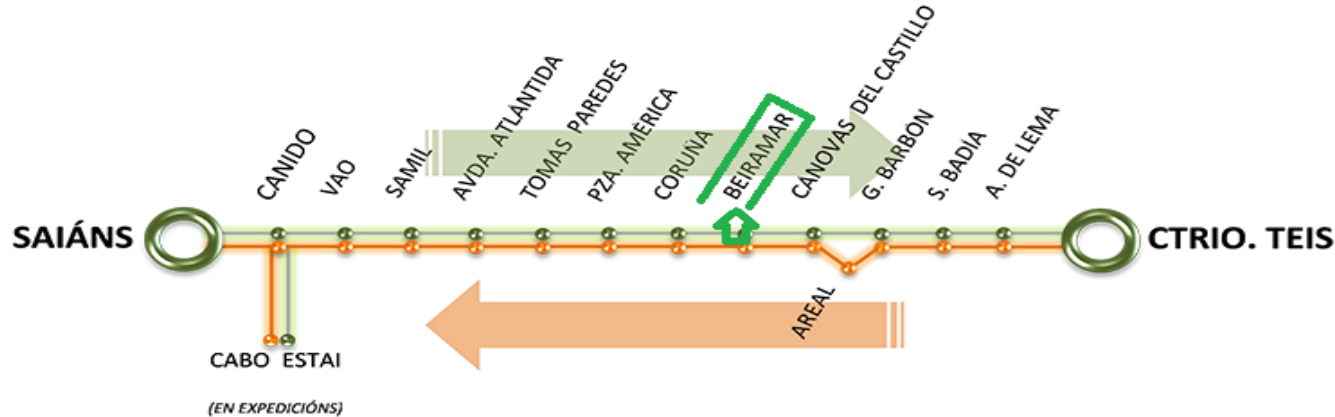

# About ISCB 38: Public Transport in Vigo

PUBLIC TRANSPORT ACCESIBLE for people with reduced mobility

- [LINE C1 - From Centre of Vigo to Mar de Vigo Auditorium](#)

# About ISCB 38: Public Transport in Vigo

- Line L10 – From Arenal (with C/Colón) to Mar de Vigo Auditorium

- Line 15B – From Arenal to Mar de Vigo Auditorium